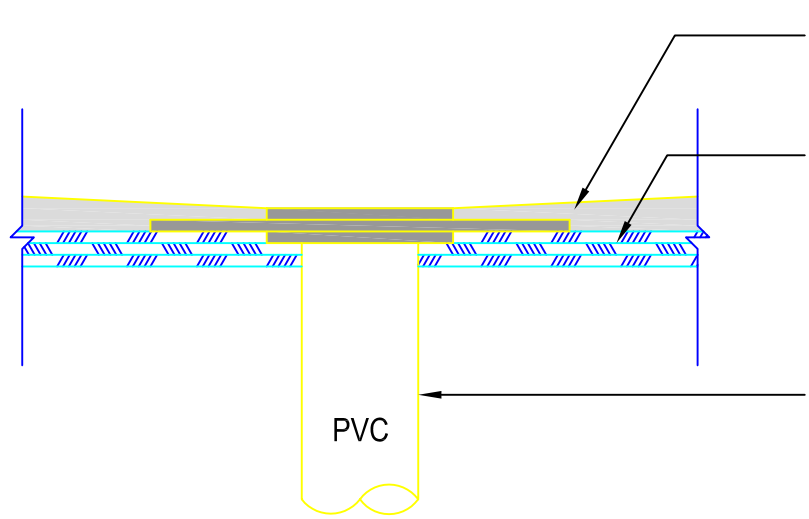

STRAINER 3"  
 FLANGE 4"  
 FLASHING 12"

GALVANIZED

MER-KO FINISH SURFACE  
 PLYWOOD  
 NOTE: PROVIDE ADEQUATE  
 BLOCKING UNDER PLYWOOD  
 AT DRAIN OPENING.  
 2" ABS PIPE

PVC

⊖ DECK DRAIN FOR MER-KO WEATHER DECK

SCALE: 3" = 1'-0"